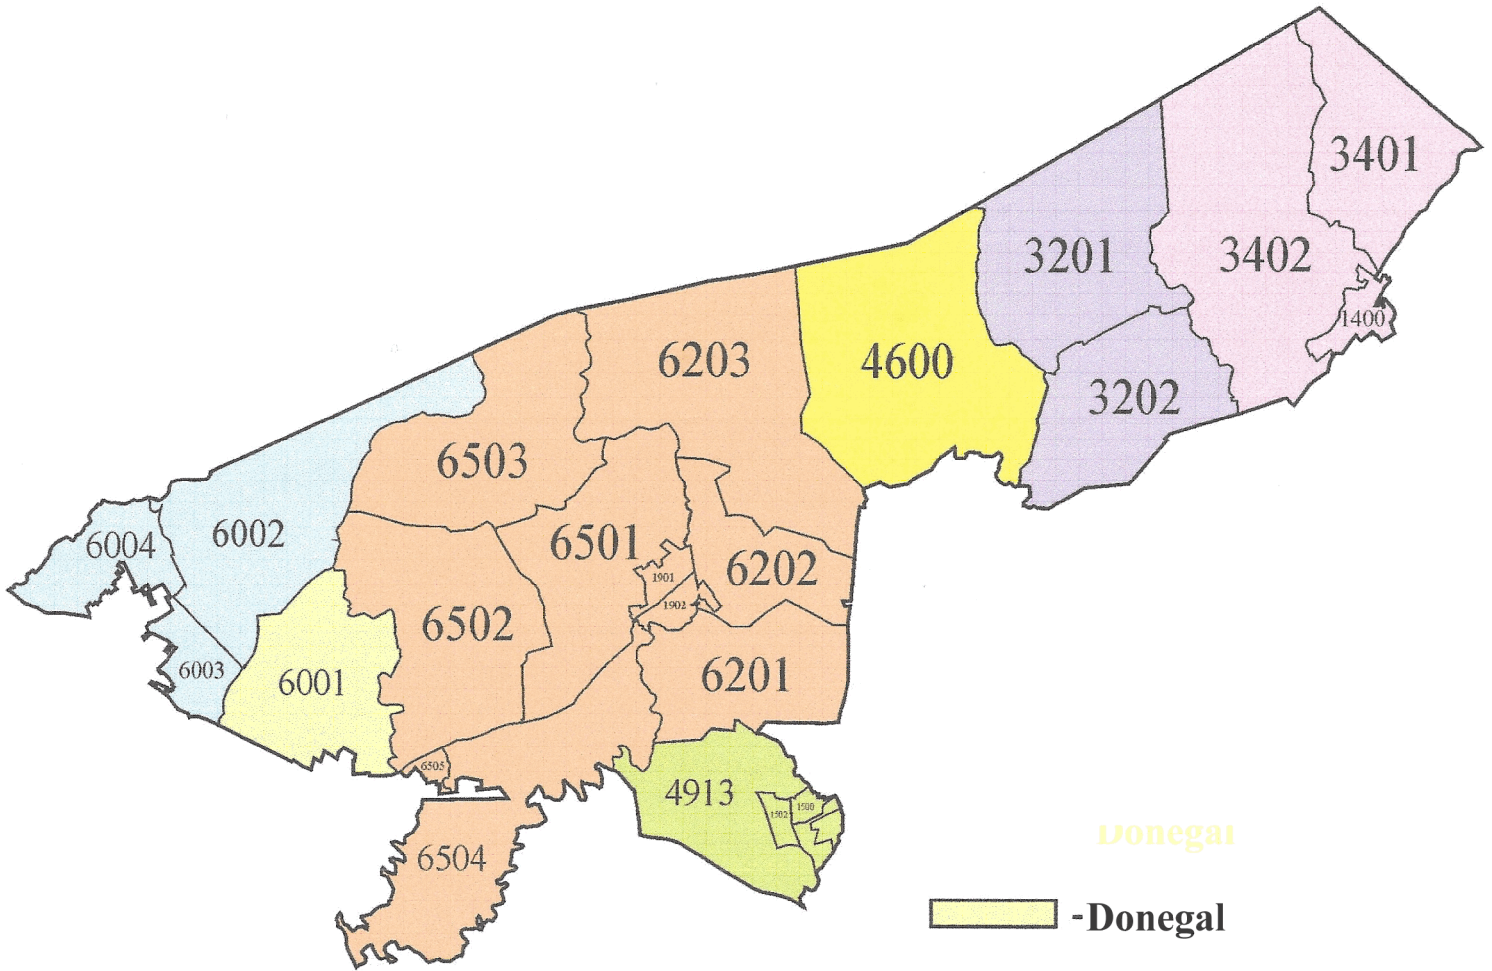

37th House District

Lancaster County

2016

-  Donegal
-  Elizabethtown
-  Manheim Central
-  Warwick
-  Ephrata
-  Cocalico
-  Hempfield