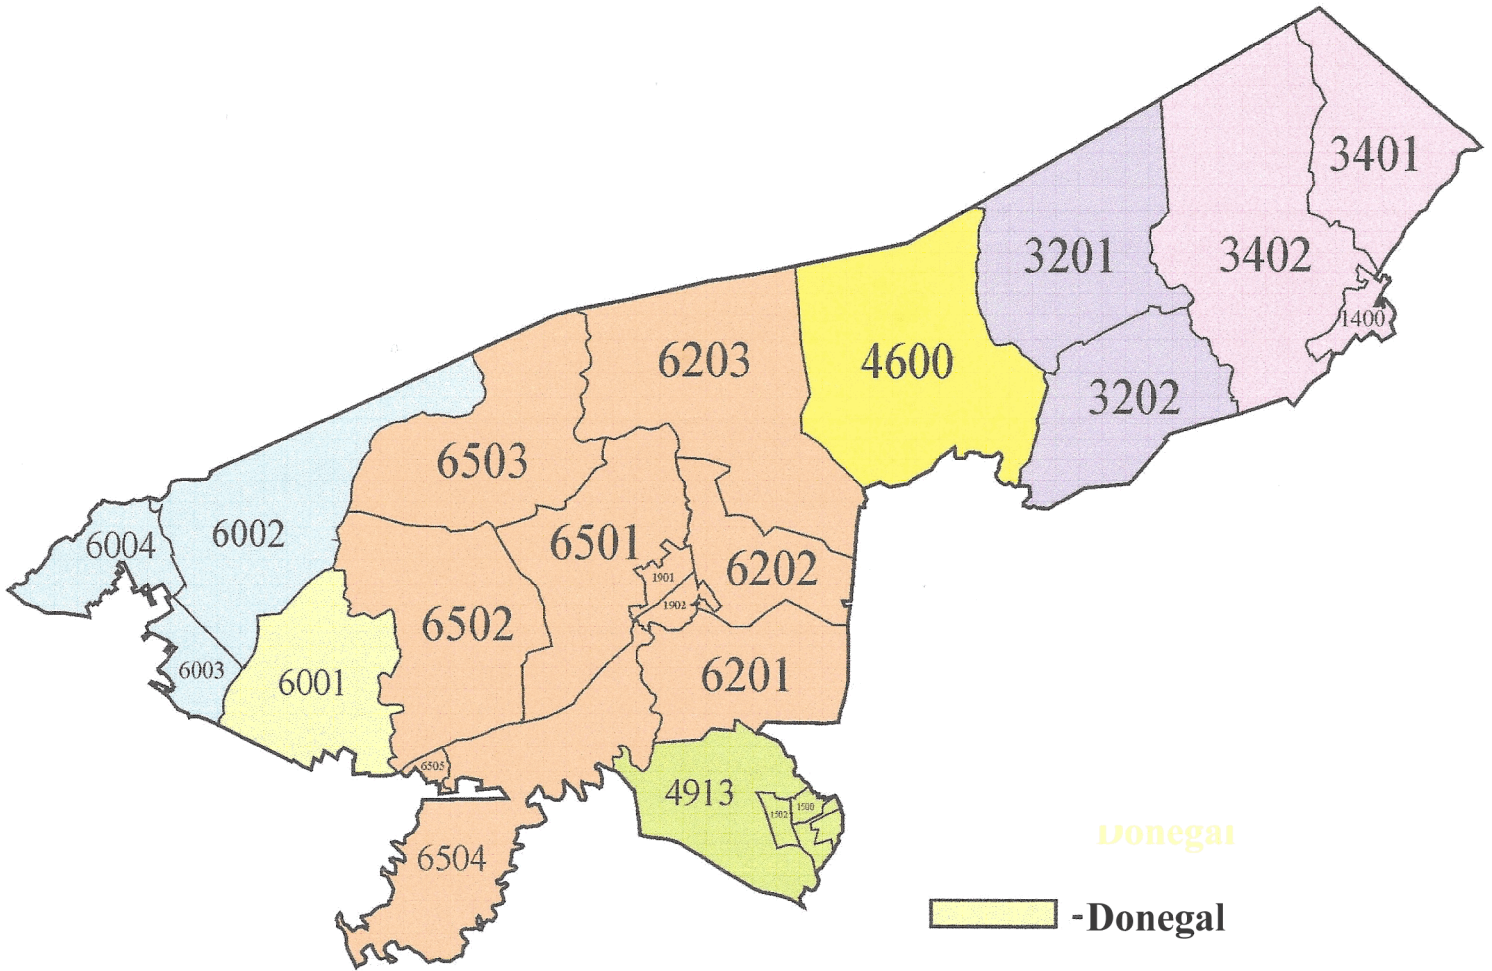

37th House District

Lancaster County

2016

-  -Donegal
-  -Elizabethtown
-  -Manheim Central
-  -Warwick
-  -Ephrata
-  -Cocalico
-  -Hempfield